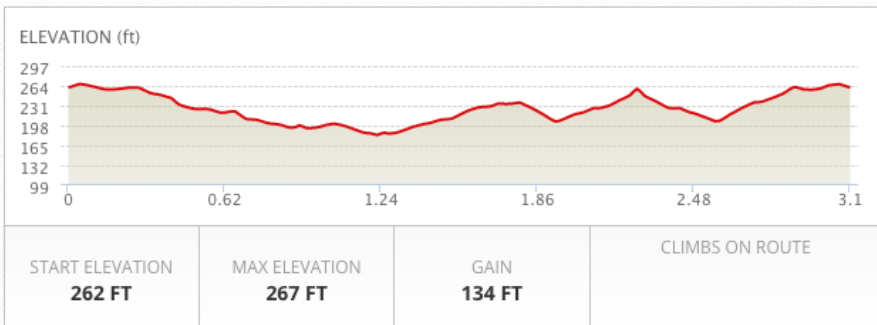

Rensselaer

Rensselaer RUNS UNITED

United Way of
the Greater Capital Region

5K / 3.1 Miles / 1 loop
Pat's Barn
110 Defreest Dr, Rensselaer, NY 12144

TURN BY TURN DIRECTIONS

- Head uphill on ramp toward Defreest Dr.
- Turn left onto Defreest Dr. toward Jordan Rd.
- Cross Jordan Rd and turn left.
- Make first right turn off Jordan Rd.
- Follow parking lot main road
- Follow right side of Willowbrook Ct,
- Turn right on Jordan Rd.
- Follow Jordan Rd. around roundabout
- Turn right on Global View
- Follow Global View around roundabout
- Turn right on Jordan Rd.
- Continue up right side of Jordan Rd.
- Turn right on Stone Clay Rd.
- Follow Stone Clay Rd. around roundabout
- Turn right on Jordan Rd.
- Continue up right side of Jordan Rd.
- Turn right on Defreest Dr.
- Turn right down ramp toward Pat's Barn

LEGEND

- PARKING
- START LINE
- WATER STATION
- BATHROOM
- FINISH LINE
- MILE MARKER