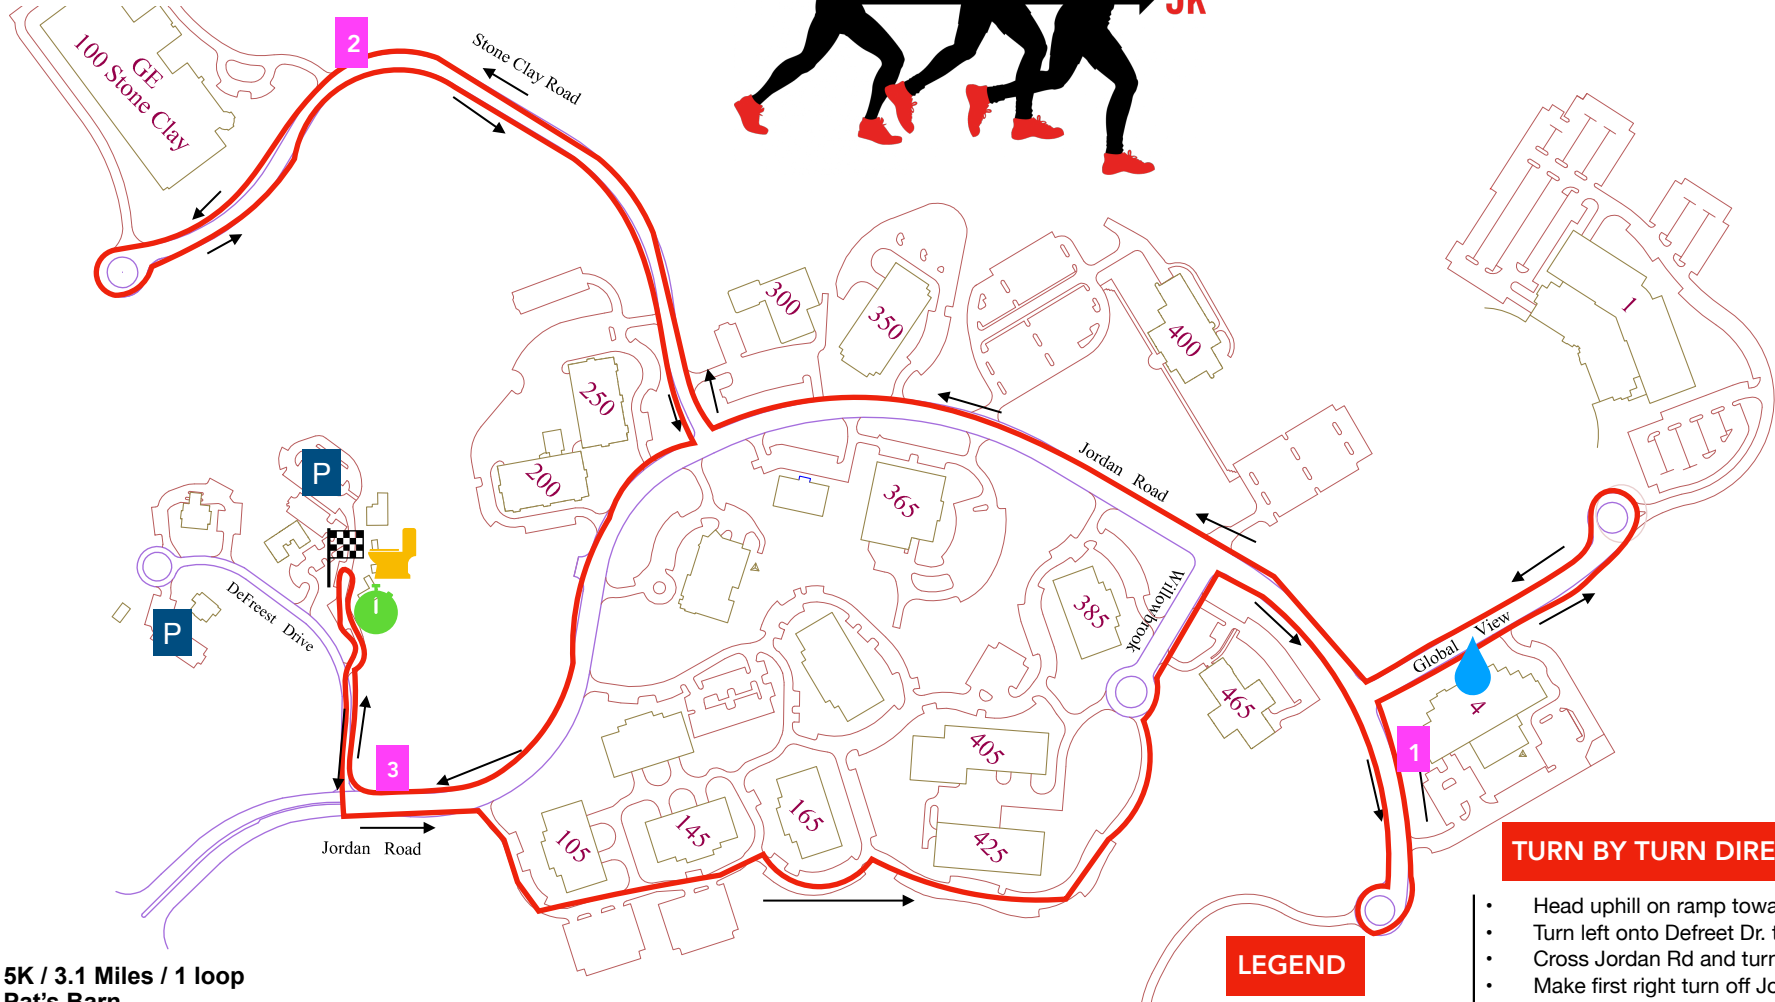

Rensselaer

Rensselaer RUNS UNITED

United Way of
the Greater Capital Region

5K / 3.1 Miles / 1 loop
Pat's Barn
110 Defreest Dr, Rensselaer, NY 12144

TURN BY TURN DIRECTIONS

- Head uphill on ramp toward Defreest Dr.
- Turn left onto Defreest Dr. toward Jordan Rd.
- Cross Jordan Rd and turn left.
- Make first right turn off Jordan Rd.
- Follow parking lot main road
- Follow right side of Willowbrook Ct,
- Turn right on Jordan Rd.
- Follow Jordan Rd. around roundabout
- Turn right on Global View
- Follow Global View around roundabout
- Turn right on Jordan Rd.
- Continue up right side of Jordan Rd.
- Turn right on Stone Clay Rd.
- Follow Stone Clay Rd. around roundabout
- Turn right on Jordan Rd.
- Continue up right side of Jordan Rd.
- Turn right on Defreest Dr.
- Turn right down ramp toward Pat's Barn

LEGEND

- PARKING
- START LINE
- WATER STATION
- BATHROOM
- FINISH LINE
- MILE MARKER